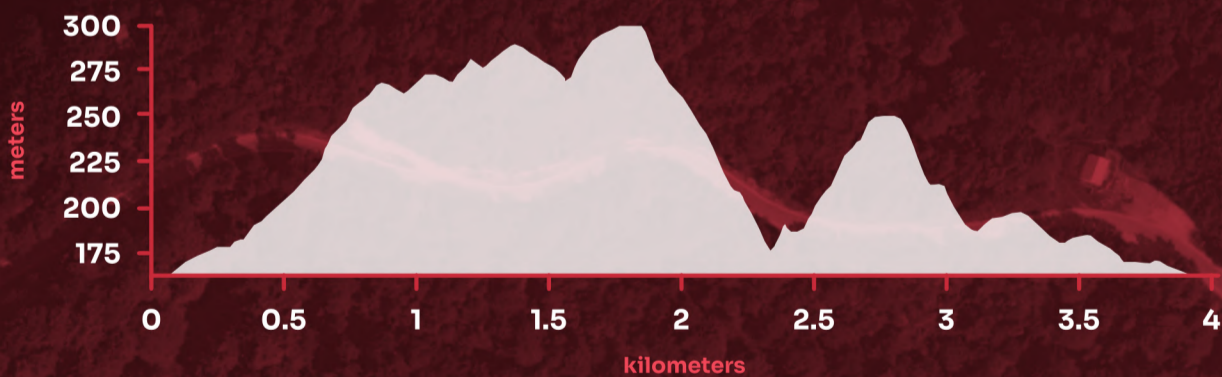

FEED ZONE

LEGEND

-  Downhill section
-  Uphill section
-  Flat section
-  Full lap
-  Medium Lap (U15)
-  Small Lap (U11 & U13)
-  Small Lap (U7 & U9)
- 1 - 35 Marshal Points

Lenght: 4.04km
Elevation: 281m

Max Slope: 42.3% -56.8%
Avg Slope: 12.7% -14.0%

HÖRMANN

SCHRACK
TECHNIK

Dukat

Husqvarna

Natural
Wealth

B!TEME

Miltonia