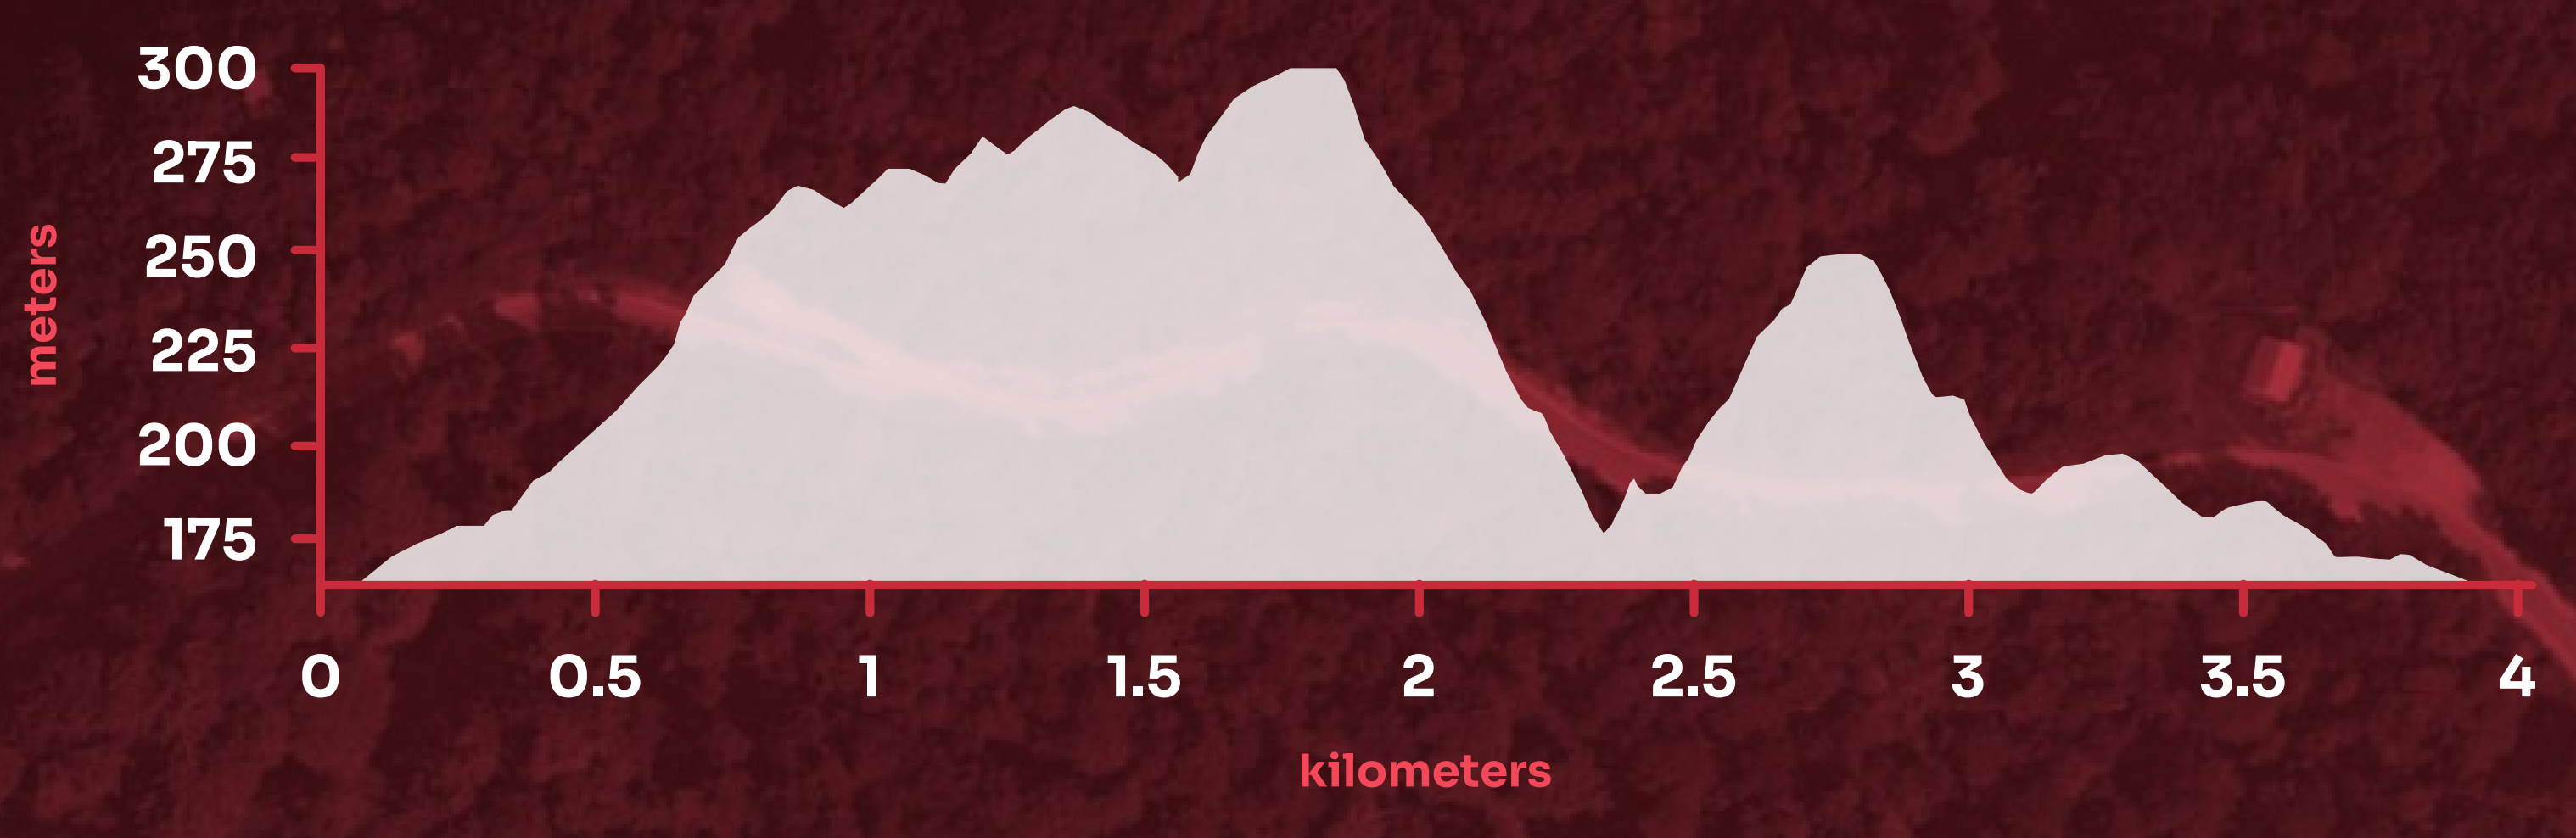

# SAMOBOR X CO 32<sup>ND</sup>

SHOWERS

BIKE WASH

GRAD SAMOBOR

SAMOBOBORSKI SPORTSKI SAVEZ

TURISTIČKA ZAJEDNICA GRADA SAMOBORA

Volim Samobor

UCI CLASS 1

MEDIC  
START / FINISH

WC  
FEED ZONE

Museum

Steps DH  
Old Town Castle

Promenade

Anindol Uphill

Castle Uphill

Balvan DH

## LEGEND

- Downhill section
- Uphill section
- Flat section
- Full lap
- Medium Lap (U15)
- Small Lap (U11 & U13)
- Small Lap (U7 & U9)
- 1 - 35 Marshal Points

Length: 4.04km  
Elevation: 281m  
Max Slope: 42.3% -56.8%  
Avg Slope: 12.7% -14.0%

mesnica "MARKO"

Zemljič PEKARNICA